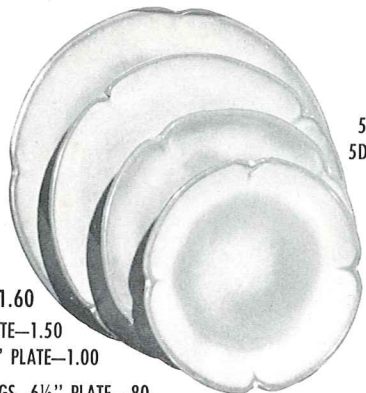

5W-3 qt. BAKER-3.75

5F-10" PLATE-1.60
5FS-9" PLATE-1.50
5G-7½" PLATE-1.00

5DC-DEMITASSE CUP-.50
5DE-DEMITASSE SAUCER-.50

5T-6 cup TEA POT-2.50

5V-2 qt. BAKER-2.75

5CL-12 oz. MUG-.80

5C-8 oz. CUP-.75
5E-5½" SAUCER-.75

5HS-S & P-1.00

5B-12 oz. SUGAR-1.00

5A-12 oz. CREAMER-1.00

5WL-5 qt. BAKER-5.00

5NS-9" VEGETABLE-2.00

5L-12 oz. TUMBLER-.75

5M-16 oz. MUG-1.10

5P-17" PLATTER-5.00 5Q-13" PLATTER-2.50

5DB-6 oz. SUGAR-.75

5DA-6 oz. CREAMER-.75

5XL-24 oz. BOWL-1.00
5X-12 oz. CEREAL-.80
5XS-8 oz. FRUIT-.60

5QD-13" DIVIDED BOWL-2.50

5D-3 qt. PITCHER-3.50

5ND-9" CHEESE DIP-2.50

5QS-13" PLATTER-2.00 5PS-9" TRAY-1.25

5TL-12 cup POT-3.50

5S-20 oz. GRAVY-1.50

5N-4½ qt. BOWL-5.00 5NL-9 qt. BOWL-10.00

This page available in Prairie Green, Desert Gold, Brown Satin, Woodland Moss.
Sizes are approximate, and may vary slightly.